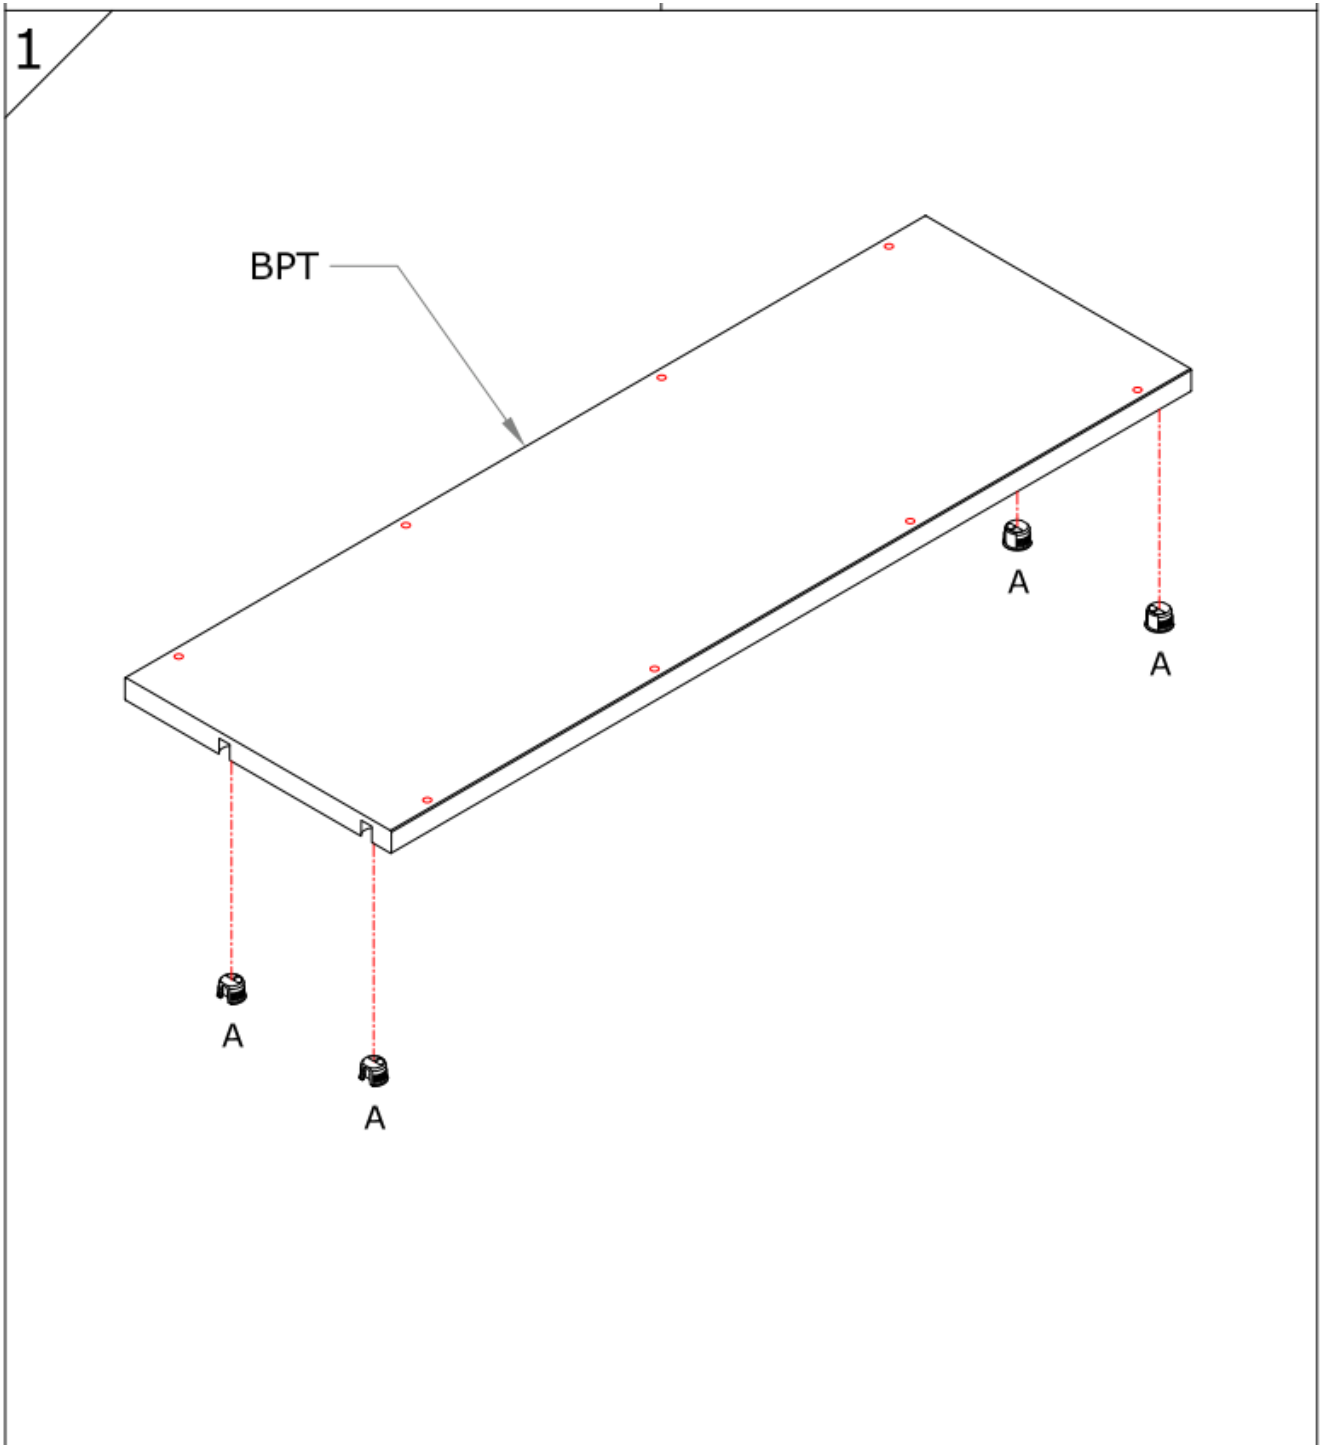

Assembly Guide

Assembly guide for Softline/Slimline picture book box with 4 compartments